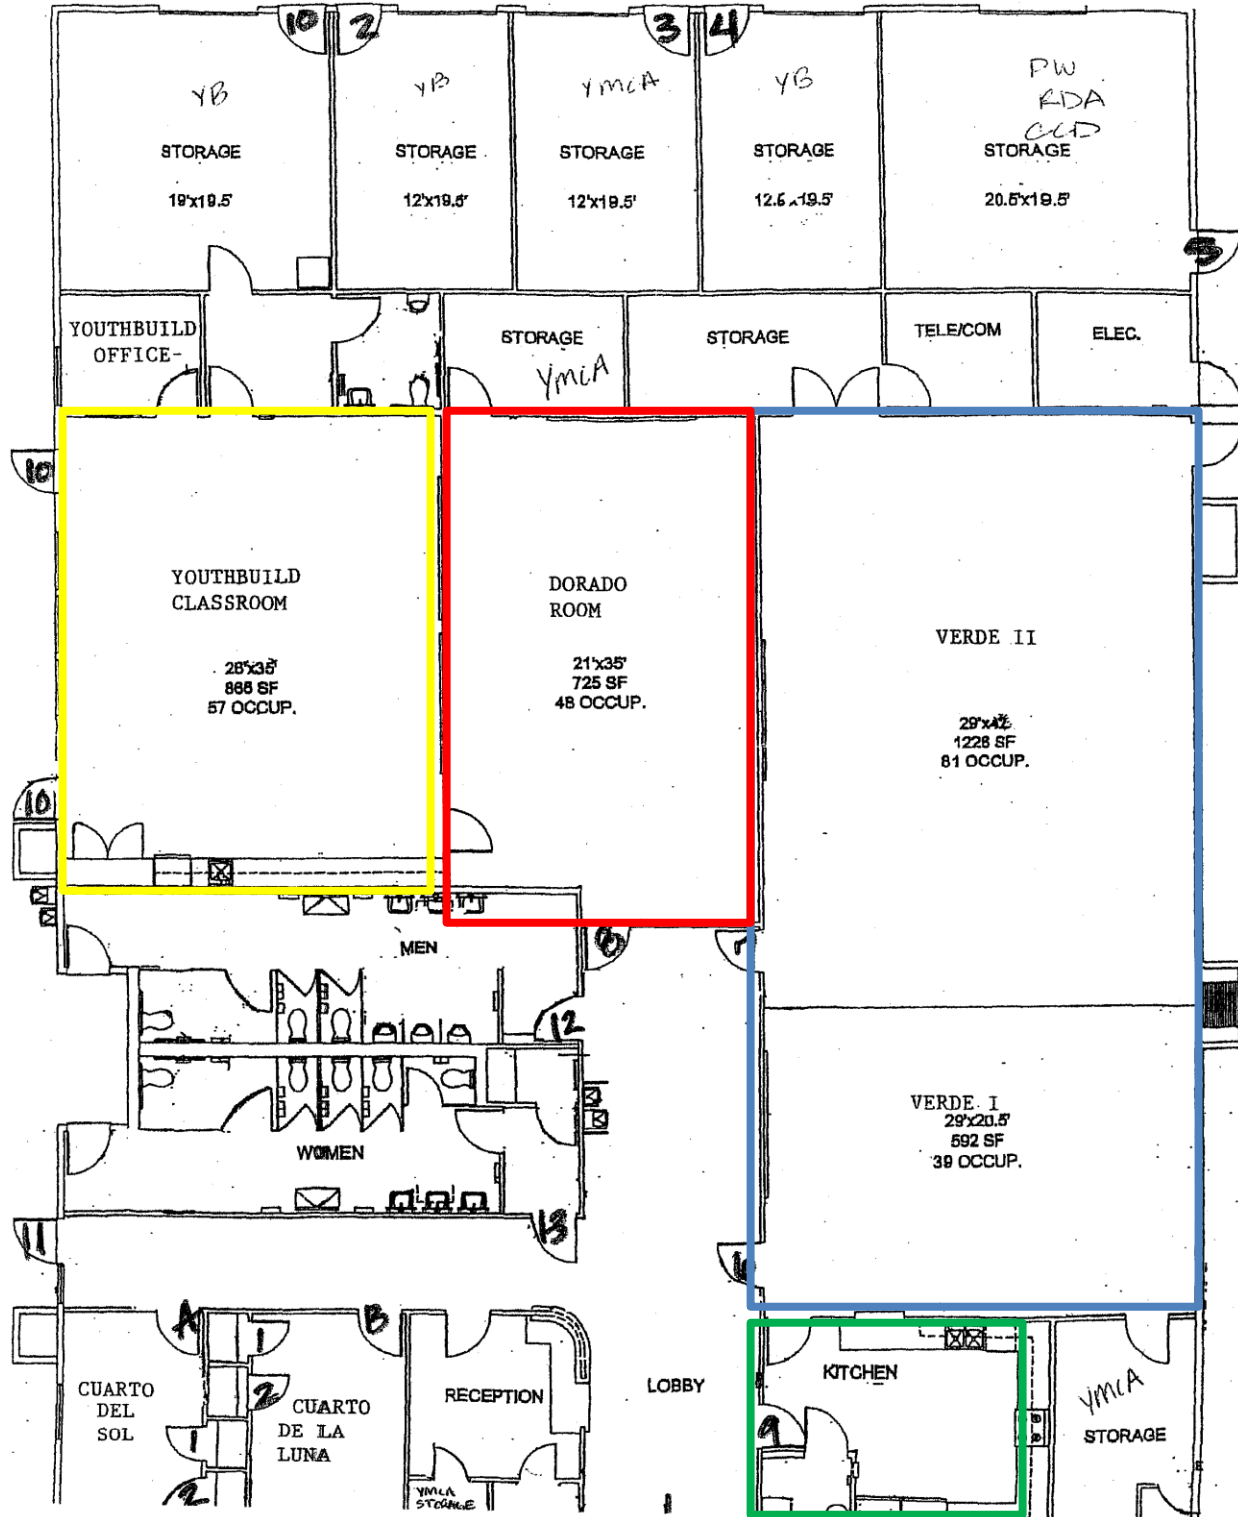

Greenfield Community Center Facilities for Rent/Use

- Verde I & II Classrooms – 1,228sf plus 592 sf (acordian door to separate classrooms)
- Dorado Room – 725 sf
- Youthbuild Classroom – 865 sf
- Kitchen – refrigerator, stove, sink, service passthrough